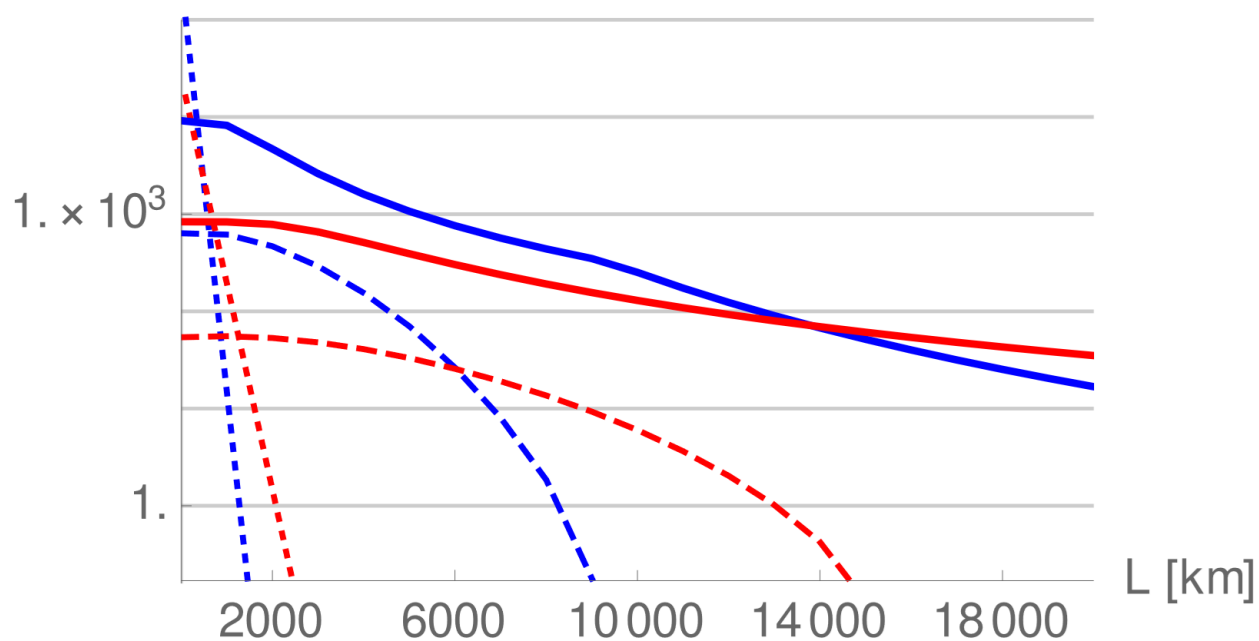

Secret Key Rate [bits/s]

- Scheme 1 n=2
- Scheme 1 n=3
- Scheme 2 500 km n=2
- Scheme 2 500 km n=3
- Scheme 3 n=2
- Scheme 3 n=3

Caption:

Description:

Dimensions: 1772 x 1890

aperture: 0

credit:

camera: